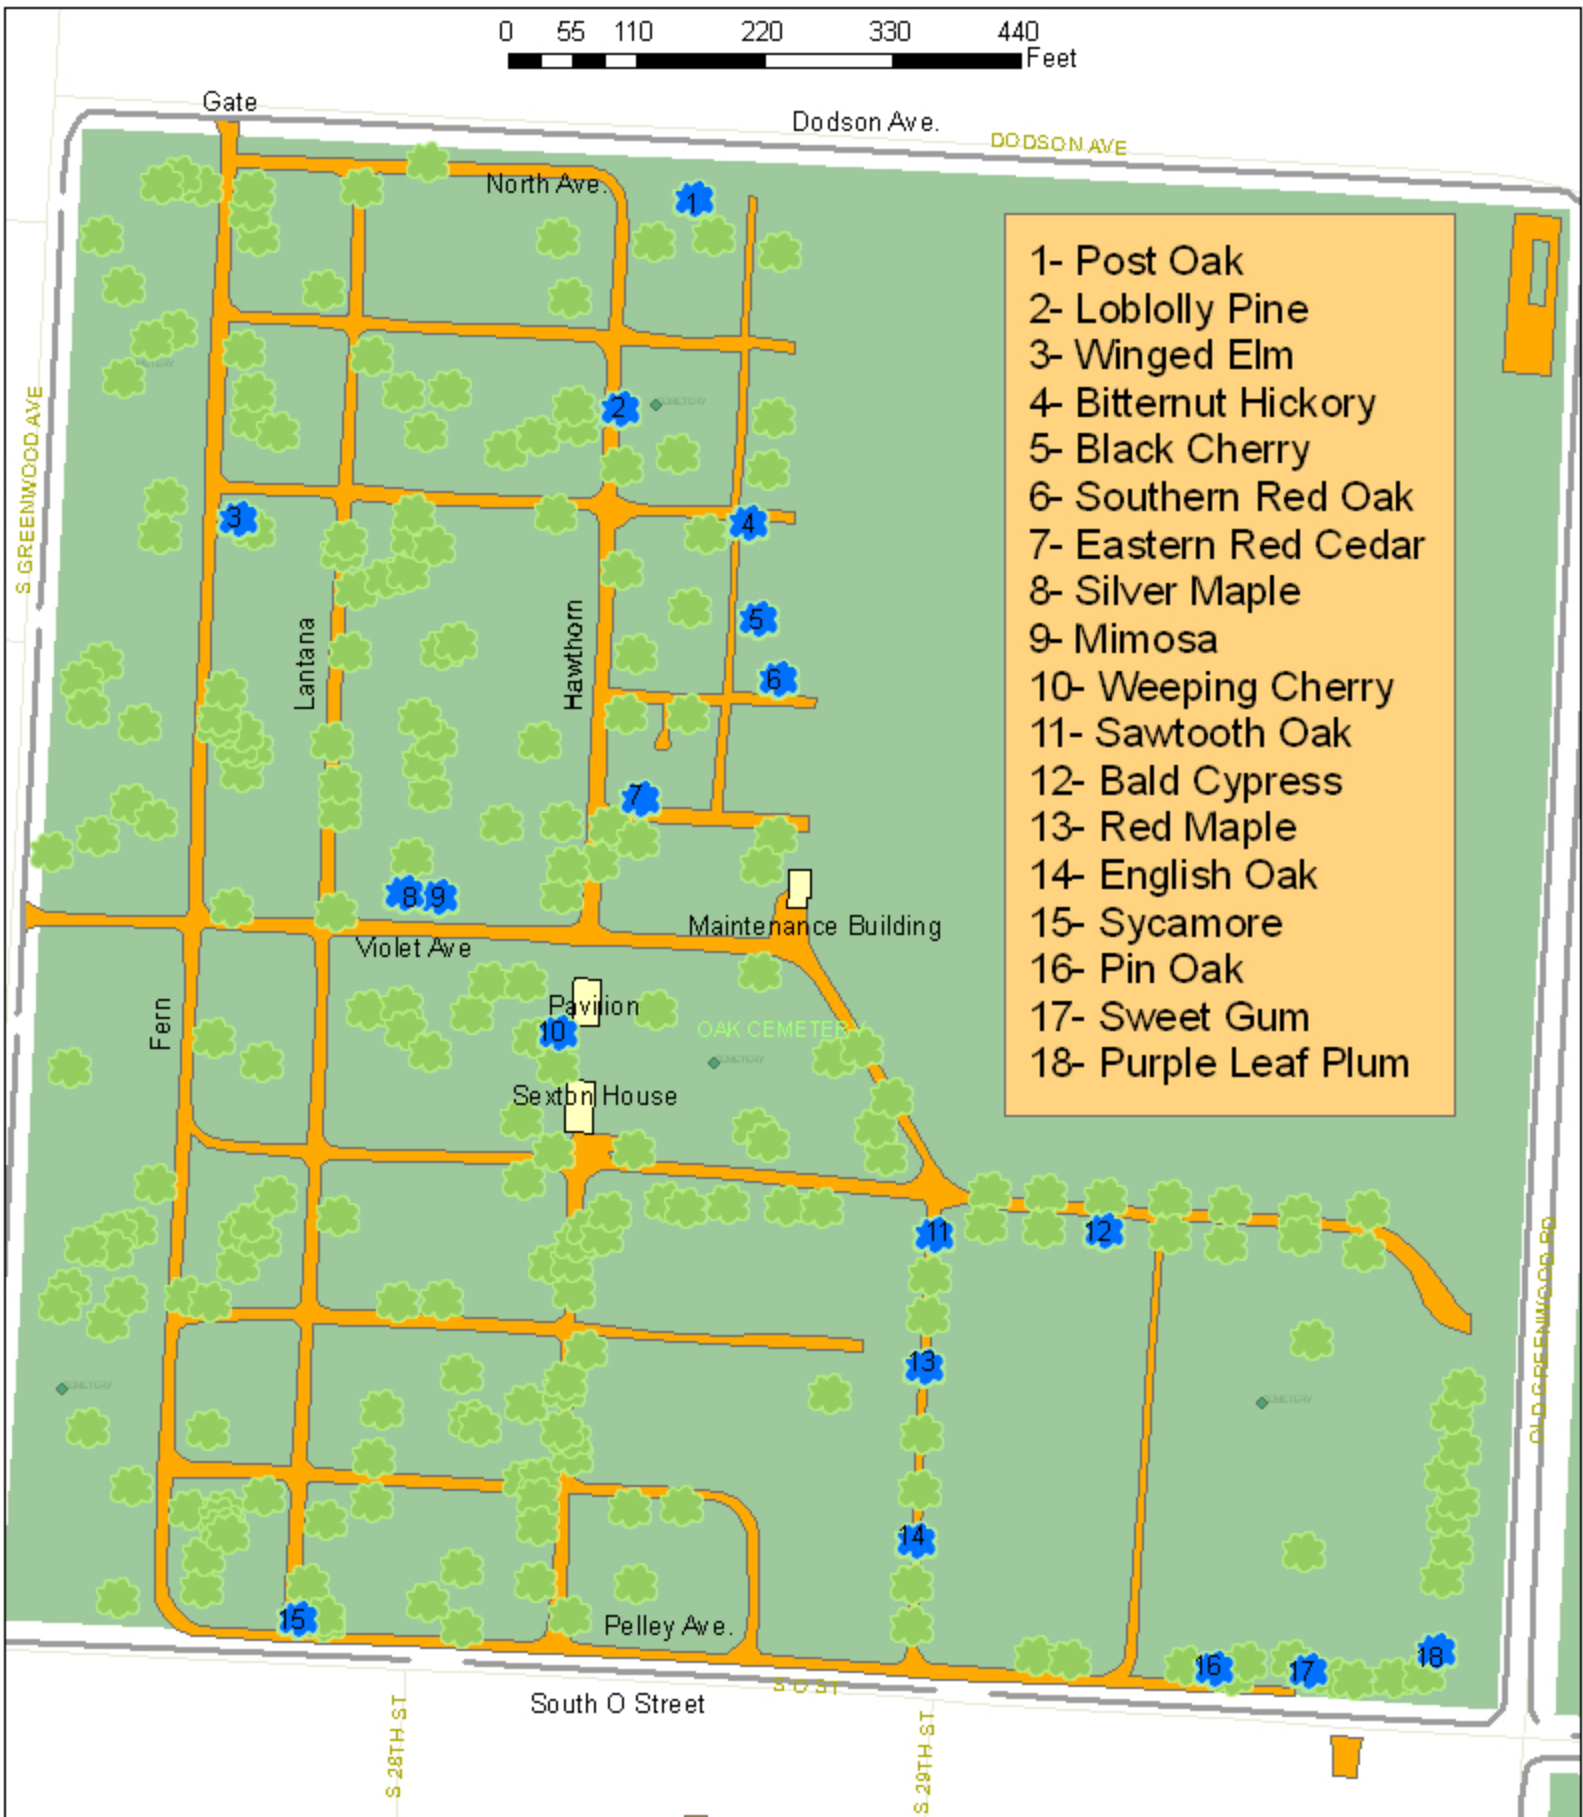

# Oak Cemetery

## Trees Inventoried: 245

- 1- Post Oak
- 2- Loblolly Pine
- 3- Winged Elm
- 4- Bitternut Hickory
- 5- Black Cherry
- 6- Southern Red Oak
- 7- Eastern Red Cedar
- 8- Silver Maple
- 9- Mimosa
- 10- Weeping Cherry
- 11- Sawtooth Oak
- 12- Bald Cypress
- 13- Red Maple
- 14- English Oak
- 15- Sycamore
- 16- Pin Oak
- 17- Sweet Gum
- 18- Purple Leaf Plum